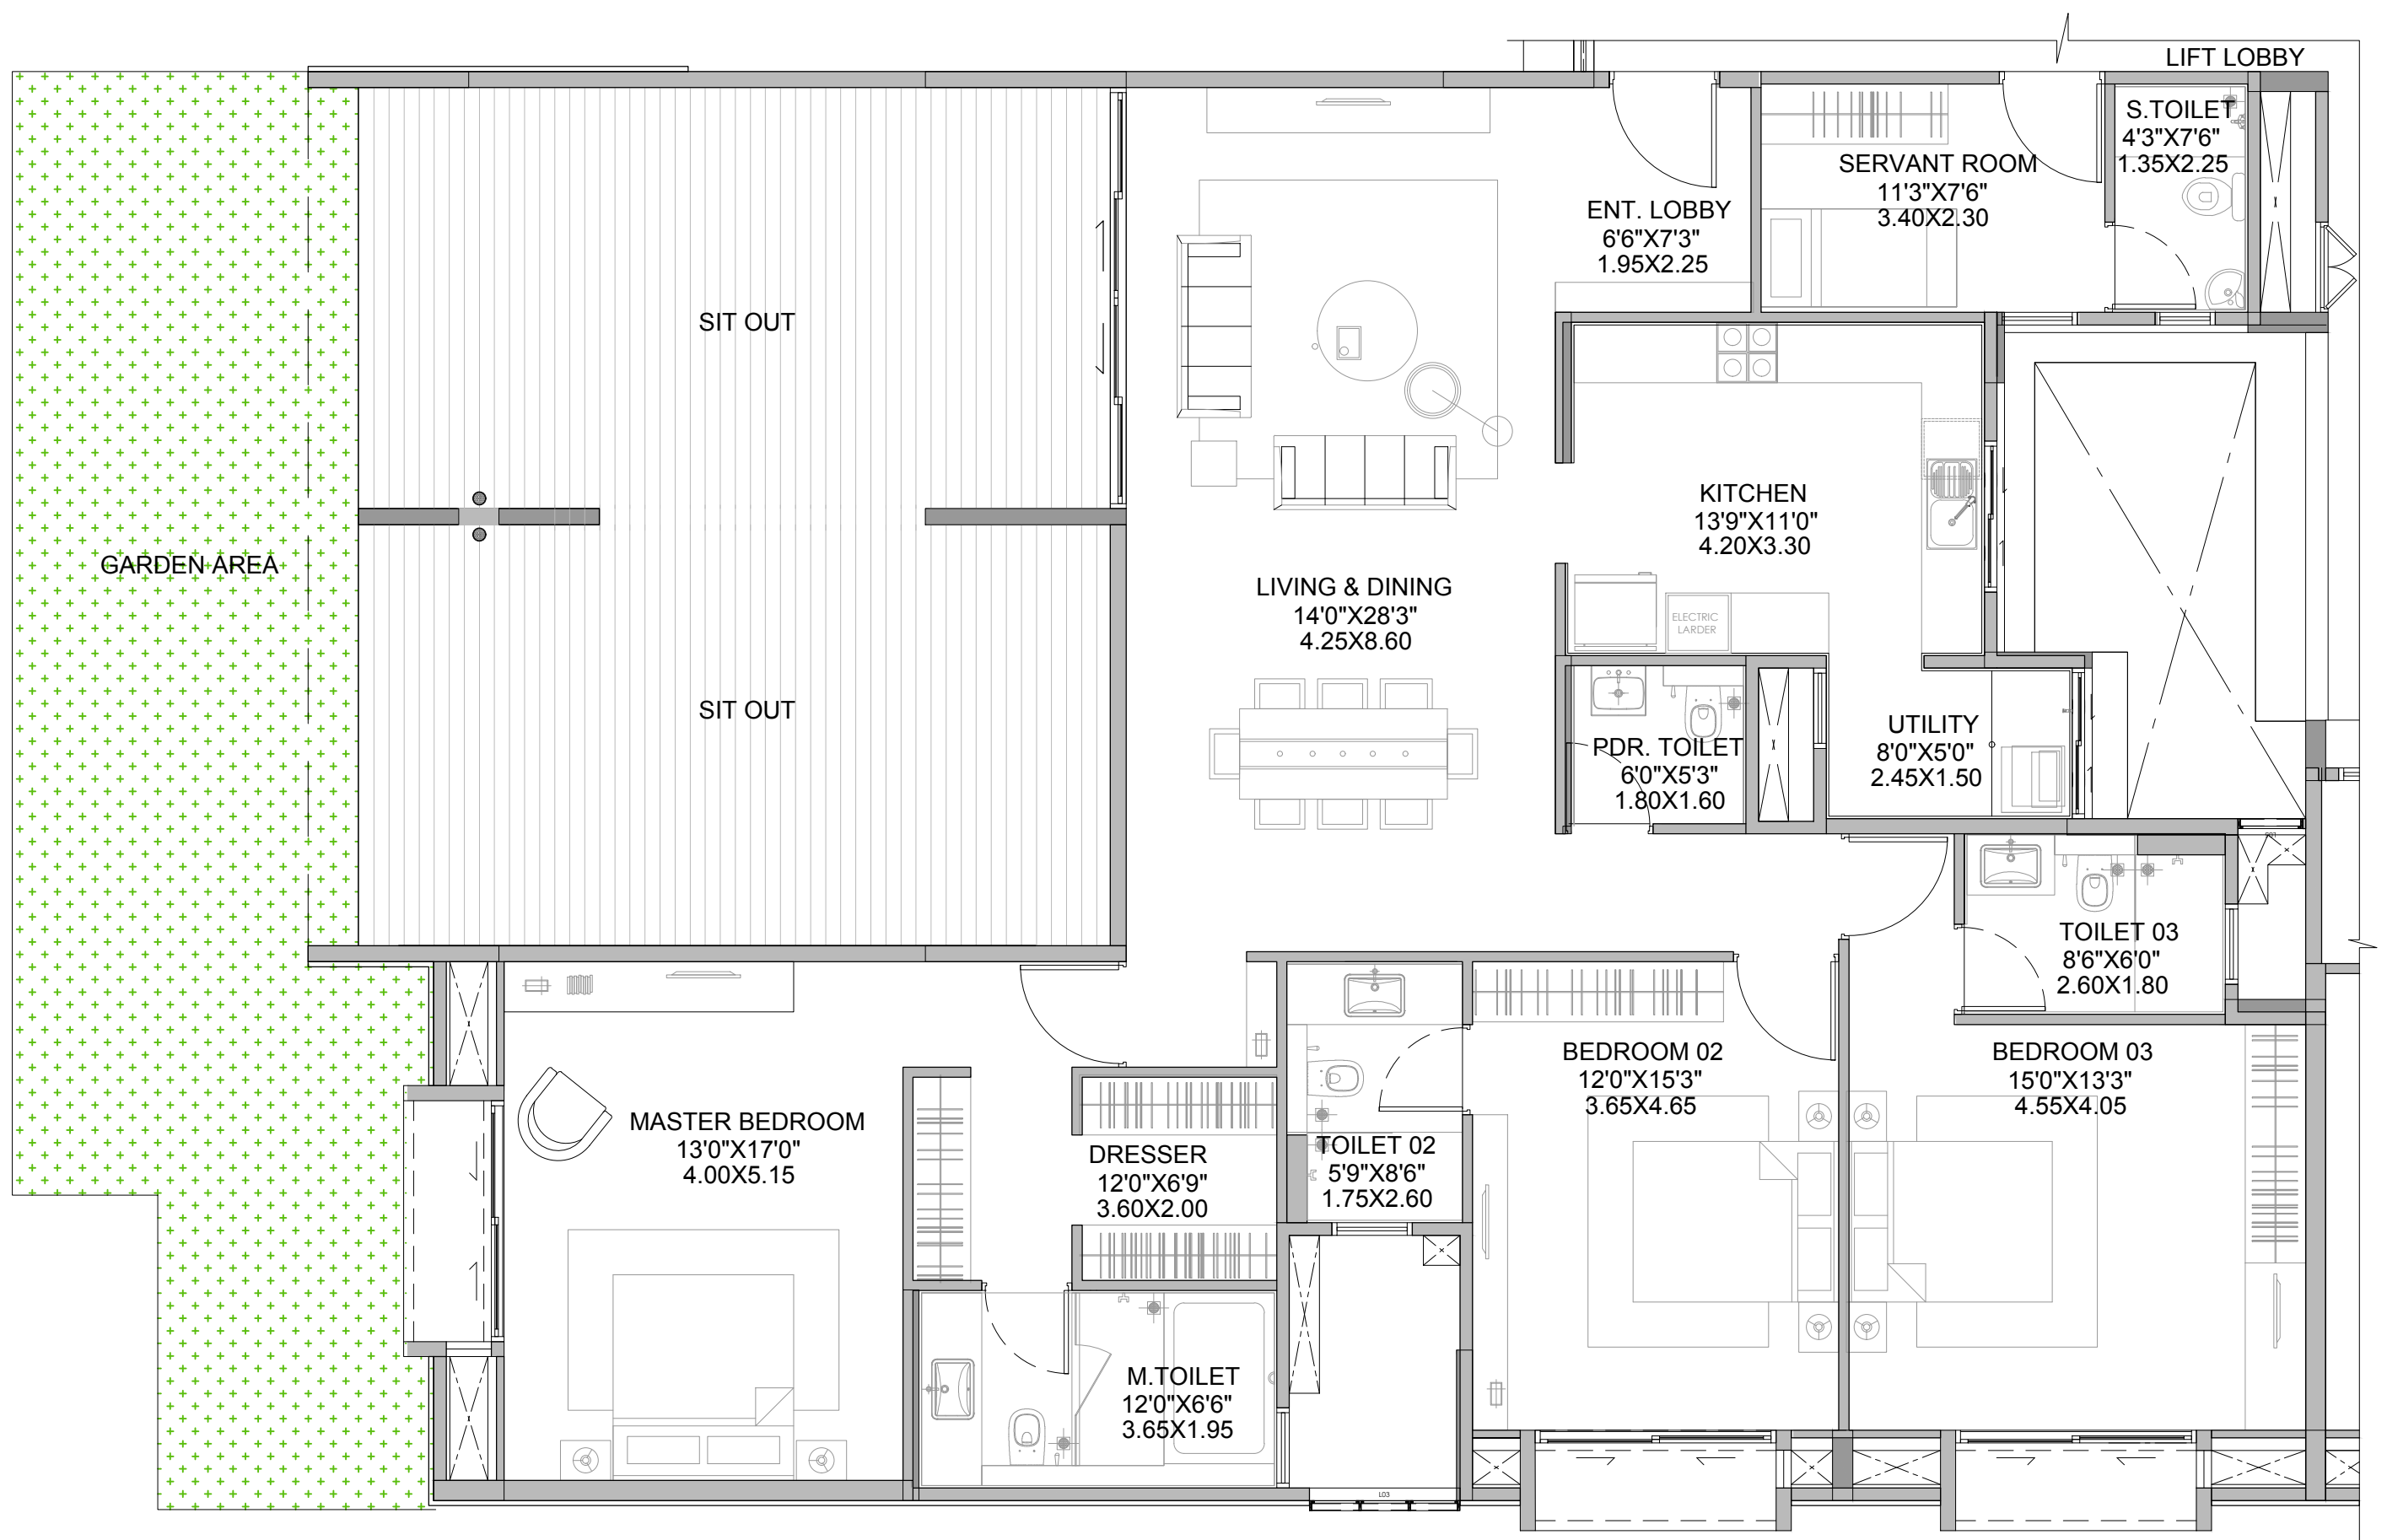

BUILDING F

GROUND FLOOR :002
3.5 BHK GARDEN FLAT

KEY PLAN

BUILDING F

FLAT TYPE	FLAT NO.	UNIT CARPET AREA (SQ.M.)	ENCLOSED BALCONY CARPET AREA (SQ.M.)	EYE LEVEL TERRACE CARPET AREA (SQ.M.)	GARDEN CARPET AREA (SQ.M.)	TOP TERRACE CARPET AREA (SQ.M.)	TOTAL CARPET AREA (SQ.M.)
3.5 BHK GARDEN FLAT	002	168.72	000	64.71	47.05	000	280.48